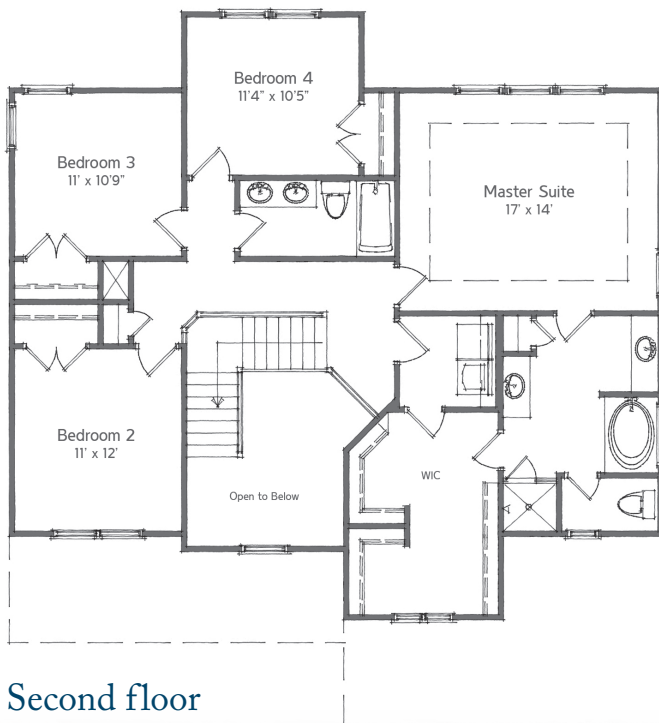

Oxford

2,463 sq ft

Four bedrooms
Two and a half baths
Family room
Kitchen
Dining room
Breakfast nook
2-story foyer
2-car garage

Where mowing the lawn is never a chore

Oxford

Additional Options:

Wrap-around porch

Sideloading garage

Screened porch

Trey in master

First floor

Second floor